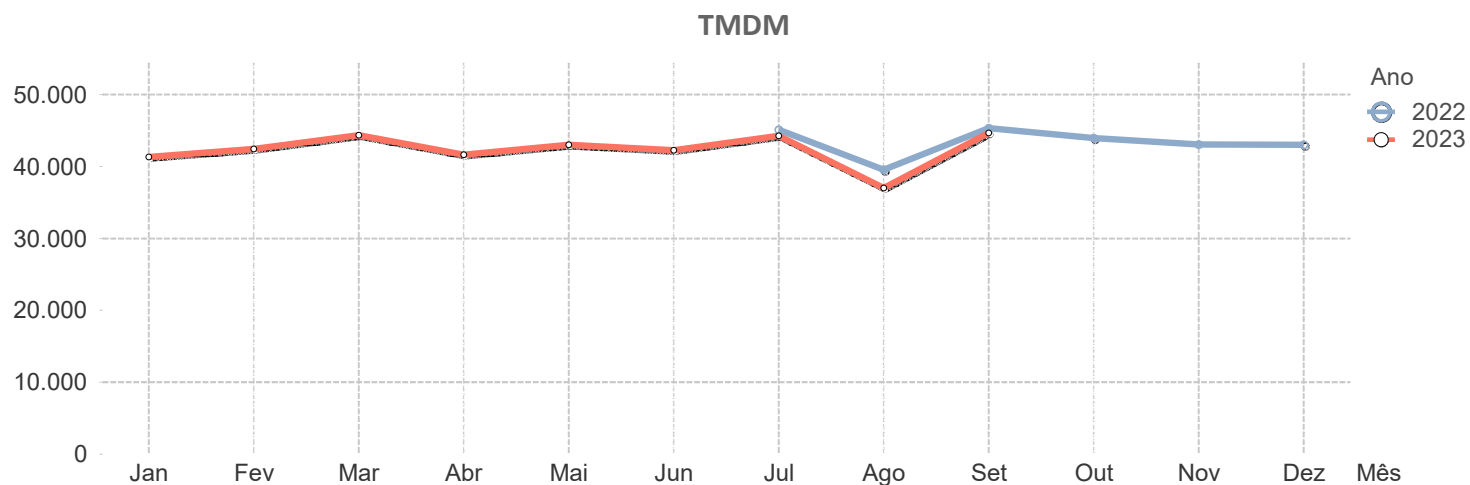

IC16														
		2022						2023								
Sublanço	..	Jul	Ago	Set	Out	Nov	Dez	Jan	Fev	Mar	Abr	Mai	Jun	Jul	Ago	Set
Pontinha – Stº Elói	..	66.327	59.566	67.373	61.416	60.204	59.380	59.771	60.960	61.983	60.436	61.850	61.681	63.554	53.207	65.359
Stº Elói – Á-de-Beja	..	36.456	31.176	35.074	36.047	35.434	36.040	32.085	33.354	35.905	31.908	32.799	31.868	35.358	30.048	34.250
Á-de-Beja – Belas (IC16/CREL)	..	23.809	19.819	25.862	27.940	27.172	27.241	26.406	27.134	29.314	27.155	29.519	27.854	27.009	21.573	27.937
Média Ponderada	..	45.128	39.551	45.344	43.939	43.070	43.033	41.331	42.462	44.366	41.655	43.037	42.245	44.262	37.038	44.653