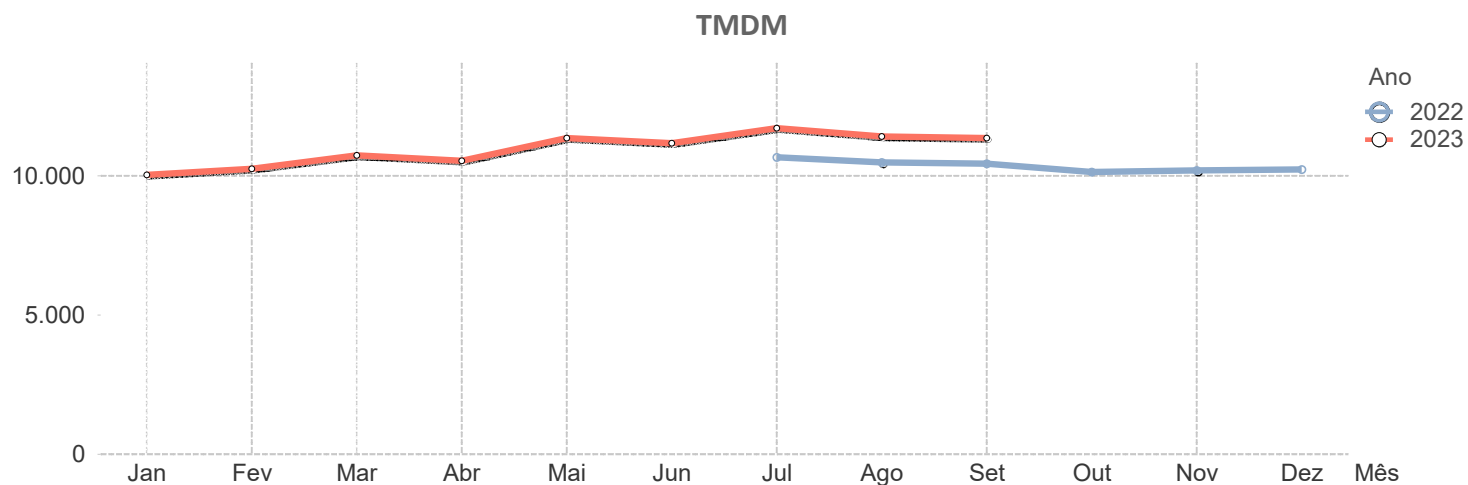

A32														
		2022						2023								
Sublanço	..	Jul	Ago	Set	Out	Nov	Dez	Jan	Fev	Mar	Abr	Mai	Jun	Jul	Ago	Set
EN224 – EN227		2.831	2.744	2.809	2.622	2.639	2.407	2.544	2.589	2.746	2.653	2.865	2.824	2.911	2.793	2.859
EN227 – Lig. Feira/Mansores		4.230	4.267	4.139	3.943	3.928	3.737	3.755	3.808	4.056	3.939	4.238	4.141	4.281	4.219	4.224
Lig. Feira/Mansores – Gião/Louredo		11.286	10.964	11.053	10.798	11.181	11.822	11.690	12.000	12.542	12.261	13.270	12.984	13.586	13.224	13.263
Gião/Louredo – Canedo		12.296	12.168	12.057	11.677	11.709	11.682	11.490	11.804	12.334	12.126	13.102	12.835	13.556	13.318	13.133
Canedo – A32/A41		17.036	17.141	16.307	15.770	15.790	15.809	15.438	15.821	16.513	16.354	17.557	17.301	18.551	18.623	17.557
A32/A41 – Olival		13.360	13.126	13.141	12.775	12.779	12.727	12.284	12.515	13.067	12.917	13.889	13.762	14.430	14.011	13.926
Olival – A20/A32		16.131	15.568	15.935	15.592	15.577	15.551	15.154	15.420	16.096	15.801	17.044	16.808	17.460	16.635	17.006
Média Ponderada		10.663	10.482	10.440	10.134	10.198	10.227	10.038	10.254	10.732	10.539	11.362	11.175	11.715	11.416	11.358