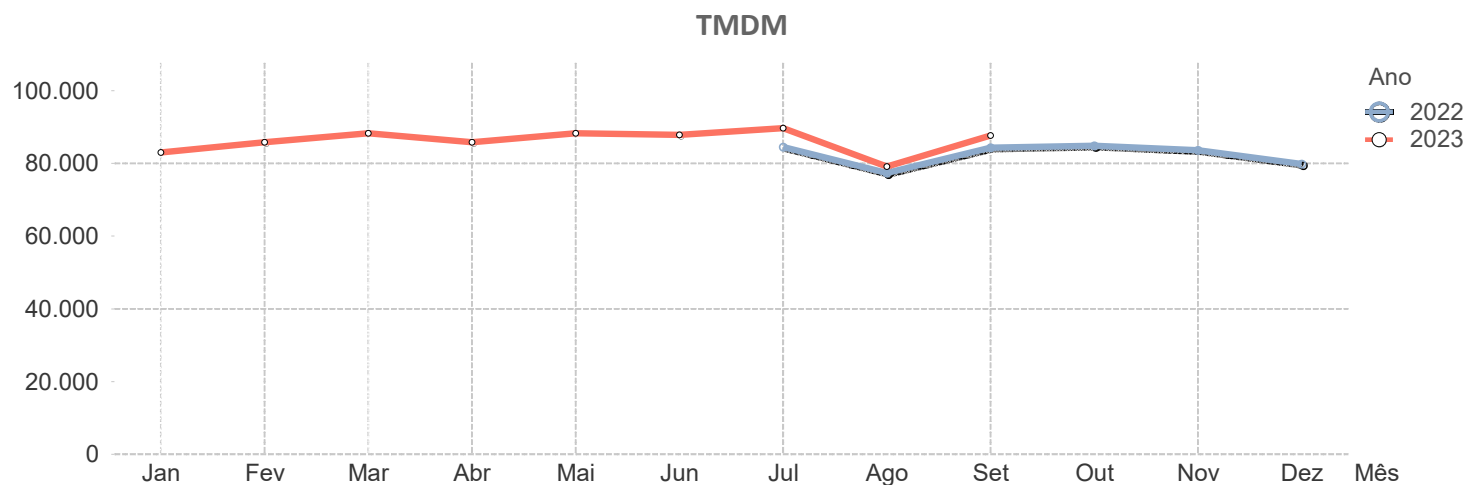

IC17														
		2022						2023								
Sublanço	..	Jul	Ago	Set	Out	Nov	Dez	Jan	Fev	Mar	Abr	Mai	Jun	Jul	Ago	Set
R. Doca Pesca – Alto do Duque		22.026	19.276	22.292	21.725	22.338	19.198	23.174	23.690	25.908	23.464	24.613	26.631	24.625	18.092	23.189
Alto do Duque – Miraflores		23.200	19.543	20.604	22.478	23.476	20.536	24.129	24.742	25.645	24.498	26.138	28.234	33.873	24.922	32.582
Miraflores – CRIL/A5		35.770	30.125	33.222	32.643	31.987	31.381	40.276	36.848	45.288	28.053	30.992	35.155	39.073	29.448	38.242
CRIL/A5 – Monsanto		99.836	86.968	98.445	95.543	93.641	86.763	93.506	96.304	99.013	94.198	92.357	90.699	93.583	81.312	92.402
Monsanto – Zambujal		N/D	N/D	N/D	N/D	N/D	N/D	N/D	N/D	N/D	N/D	N/D	N/D	-	-	-
Zambujal – Buraca		111.813	97.361	110.525	107.572	108.243	104.005	109.127	106.914	108.944	99.744	107.309	103.743	105.812	91.904	102.456
Buraca – Damaia		N/D	N/D	N/D	N/D	N/D	N/D	N/D	N/D	N/D	N/D	N/D	N/D	N/D	N/D	N/D
Damaia – Portas Benfica		N/D	N/D	N/D	N/D	N/D	N/D	N/D	N/D	N/D	N/D	N/D	N/D	N/D	N/D	N/D
Portas Benfica – Pedralvas		N/D	N/D	N/D	N/D	N/D	N/D	N/D	N/D	N/D	N/D	N/D	N/D	N/D	N/D	N/D
Pedralvas – Alfoanelos		N/D	N/D	N/D	N/D	N/D	N/D	N/D	N/D	N/D	N/D	N/D	N/D	N/D	N/D	N/D
Alfoanelos – Pontinha		N/D	N/D	N/D	N/D	N/D	N/D	N/D	N/D	N/D	N/D	N/D	N/D	N/D	N/D	N/D
Pontinha – Patameiras		84.060	77.939	88.217	95.703	94.528	89.598	98.926	101.384	105.542	99.836	100.304	104.181	105.883	93.898	105.135
Patameiras – Odivelas		93.661	86.394	95.332	98.918	96.957	95.975	92.907	93.576	97.639	100.961	100.551	102.857	104.268	93.019	99.570
Odivelas – Olival Basto		98.342	91.885	96.107	104.622	101.999	100.114	100.932	103.096	104.619	102.277	109.196	101.442	104.884	97.055	104.991
Olival Basto – Grilo		55.277	50.198	55.041	53.170	53.808	52.200	51.781	53.258	56.003	55.612	58.590	58.001	58.913	51.746	57.331
Grilo – IP7/CRIL		110.605	101.746	108.991	105.565	105.871	98.265	102.866	105.176	109.052	112.324	117.105	113.489	113.977	104.532	112.215
IP7/CRIL – Limite Este IC17		121.206	115.207	119.579	112.226	107.944	101.822	103.601	116.217	115.843	113.957	117.000	115.056	117.781	104.423	114.636
Média Ponderada		84.486	77.409	84.383	84.884	83.676	79.828	83.017	85.821	88.346	85.848	88.322	87.878	89.727	79.170	87.683