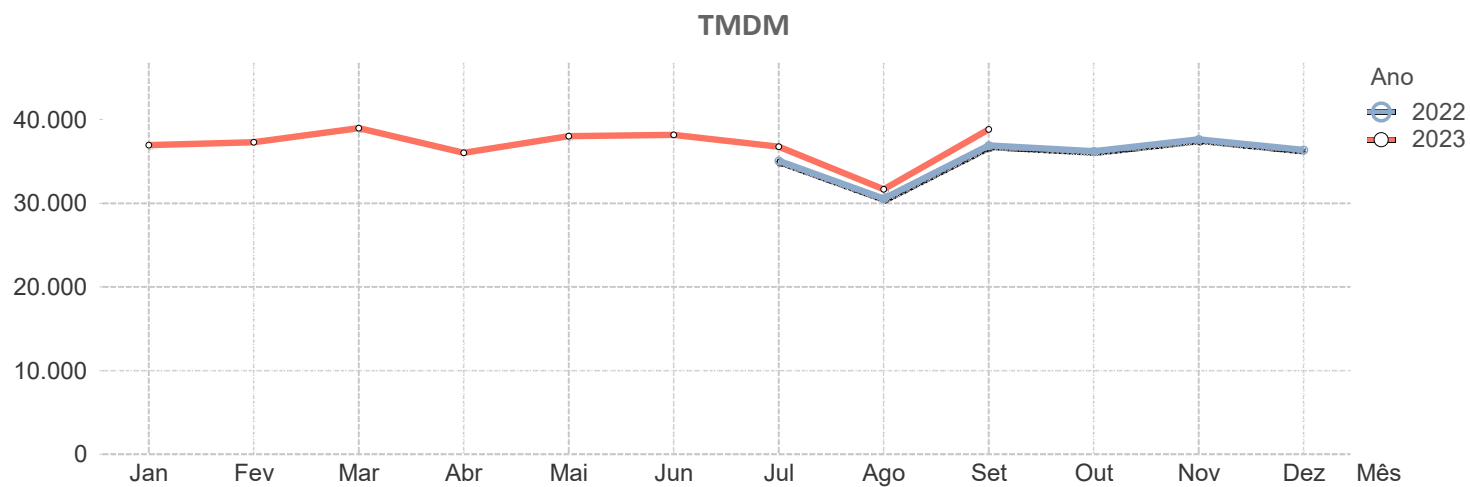

IC22														
		2022						2023								
Sublanço	..	Jul	Ago	Set	Out	Nov	Dez	Jan	Fev	Mar	Abr	Mai	Jun	Jul	Ago	Set
Olival Basto – Ramada	..	46.701	41.099	48.577	47.349	49.115	47.367	48.419	48.737	50.614	47.593	49.592	50.041	48.520	42.404	50.664
Ramada – Montemor	..	19.531	16.479	21.355	21.350	22.296	21.751	21.678	22.005	23.463	20.580	22.536	22.331	21.022	17.330	23.025
Média Ponderada	..	35.057	30.548	36.910	36.207	37.621	36.389	36.959	37.280	38.978	36.016	37.997	38.165	36.735	31.658	38.819