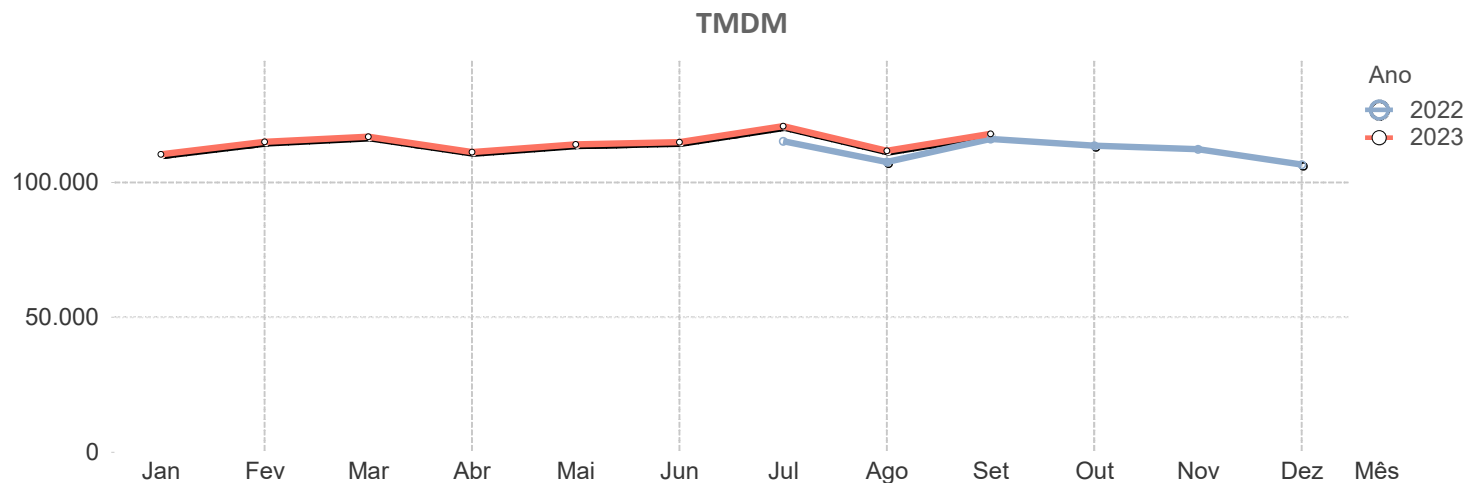

IC19														
		2022						2023								
Sublanço	..	Jul	Ago	Set	Out	Nov	Dez	Jan	Fev	Mar	Abr	Mai	Jun	Jul	Ago	Set
Limite Este do IC19 – Estado Maior	..	122.178	113.170	125.060	122.560	122.874	115.845	119.135	122.948	126.495	122.686	129.801	126.364	127.932	117.279	126.547
Estado Maior – Damaia	..	110.869	103.506	112.798	111.444	111.730	105.344	111.814	114.324	116.681	113.916	117.739	114.586	117.412	108.688	116.721
Damaia – 4 Caminhos	..	N/D	N/D	N/D	N/D	N/D	N/D	N/D	N/D	N/D	N/D	N/D	N/D	N/D	N/D	N/D
4 Caminhos – EN117	..	N/D	N/D	N/D	N/D	N/D	N/D	N/D	N/D	N/D	N/D	N/D	N/D	N/D	N/D	N/D
EN117 – Hospital	..	132.950	125.476	132.983	127.119	120.479	115.417	111.061	130.454	126.227	92.167	88.125	106.636	136.995	127.599	136.206
Hospital – Palácio	..	131.046	123.603	131.150	125.416	118.687	113.804	133.469	138.293	139.423	134.676	134.741	140.283	142.337	132.931	139.511
Palácio – Queluz	..	135.023	127.754	136.886	134.945	134.263	126.382	132.134	136.986	138.183	136.264	142.726	140.020	144.635	132.897	137.484
Queluz – IC19/CREL	..	129.066	123.037	131.040	130.676	129.986	122.059	124.590	131.046	132.744	129.809	133.740	136.228	140.690	129.303	133.758
IC19/CREL – Tercena	..	131.032	122.326	130.283	127.876	126.853	119.574	127.030	129.729	133.014	119.000	107.000	113.000	139.581	128.472	135.812
Tercena – Consolata	..	121.506	112.992	121.509	119.264	118.310	111.515	116.755	119.208	122.227	120.866	122.515	122.290	124.782	116.999	122.043
Consolata – Agualva	..	119.803	112.631	120.837	118.689	117.699	111.281	115.792	119.346	121.807	119.887	125.784	123.765	126.588	116.179	121.861
Agualva – Cacém	..	110.114	103.824	111.647	109.577	107.497	102.845	106.583	111.636	111.522	109.606	115.943	113.432	116.471	106.423	111.733
Cacém – Paiões	..	116.679	105.049	115.990	114.982	113.863	110.760	115.589	118.231	120.793	118.705	125.089	122.659	125.786	114.820	120.952
Paiões – Rio de Mouro	..	120.482	112.023	120.938	119.189	118.824	113.261	115.774	118.957	121.588	119.407	126.080	123.388	125.958	115.356	121.694
Rio de Mouro – Alto do Forte	..	112.542	104.167	113.207	111.861	111.171	105.863	106.180	109.404	112.463	109.759	114.465	112.746	114.705	104.728	112.281
Alto do Forte – Mem Martins	..	83.251	77.009	84.348	83.753	83.052	78.841	81.407	82.594	85.190	83.219	88.917	86.481	88.554	80.690	85.698
Mem Martins – Ranholas	..	77.309	72.084	77.423	73.004	73.472	69.828	70.933	73.424	75.288	74.436	74.947	75.077	74.405	72.426	76.213
Média Ponderada	..	115.343	107.611	116.085	113.662	112.276	106.597	110.460	115.035	116.898	111.305	114.095	114.915	120.887	111.767	118.031