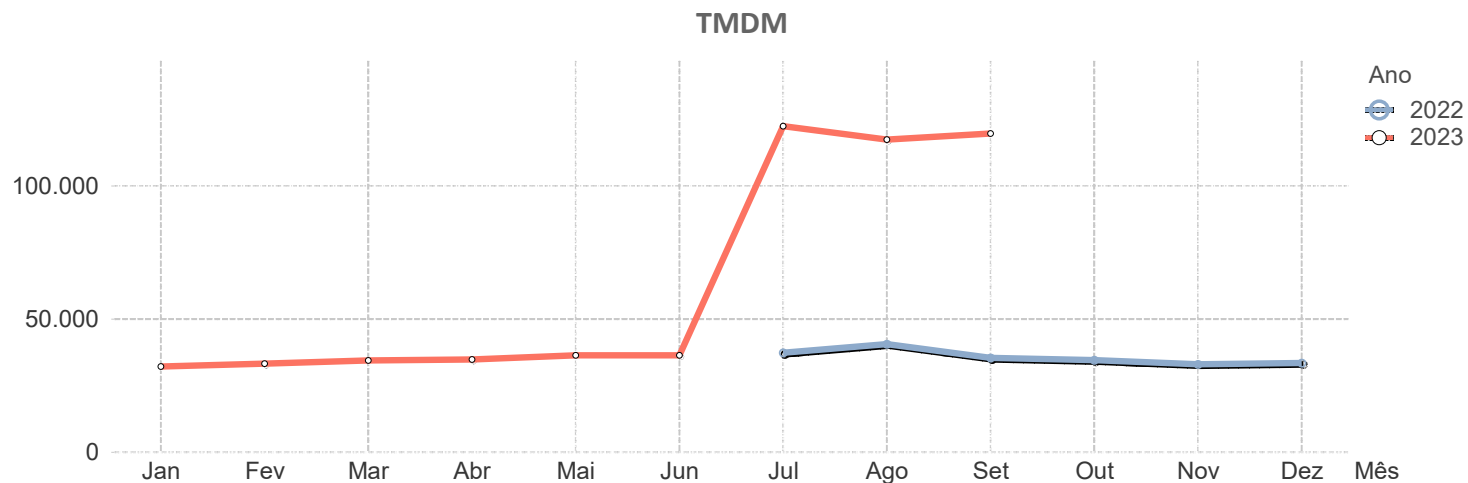

A28														
		2022						2023								
Sublção	..	Jul	Ago	Set	Out	Nov	Dez	Jan	Fev	Mar	Abr	Mai	Jun	Jul	Ago	Set
Arrábida Norte – Bessa Leite	..	114.763	111.015	115.771	112.366	109.405	107.255	105.545	108.530	112.231	113.235	118.511	116.864	119.339	114.846	116.523
Bessa Leite – Boavista	..	114.763	111.015	115.771	112.366	109.405	107.255	105.545	108.530	112.231	113.235	118.511	116.864	119.339	114.846	116.523
Boavista – Francos	..	134.026	129.677	135.211	131.409	127.667	125.251	126.374	130.047	134.384	133.098	138.560	136.795	137.912	131.414	136.000
Francos – EN12	..	134.026	129.677	135.211	131.409	127.667	125.251	126.374	130.047	134.384	133.098	138.560	136.795	137.912	131.414	136.000
EN12 – Sendim	..	92.001	88.968	92.862	90.768	87.992	86.359	85.978	88.301	91.141	92.125	96.691	96.160	97.414	94.290	93.000
Sendim – Matosinhos	..	92.356	92.124	90.154	92.223	85.997	87.522	82.609	85.748	89.043	86.171	92.826	92.674	N/D	N/D	N/D
Matosinhos – Leça da Palmeira	..	92.356	92.124	90.154	92.223	85.997	87.522	82.609	85.748	89.043	86.171	92.826	92.674	N/D	N/D	N/D
Leça da Palmeira – Exponor	..	92.356	92.124	90.154	92.223	85.997	87.522	82.609	85.748	89.043	86.171	92.826	92.674	N/D	N/D	N/D
Exponor – Freixieiro (TIR)	..	70.643	72.489	70.920	72.034	67.691	68.710	66.677	68.431	70.641	70.919	71.887	73.320	N/D	N/D	N/D
Freixieiro (TIR) – Perafita	..	74.269	71.262	67.504	68.443	64.200	66.966	62.879	64.024	65.588	66.082	68.710	68.644	N/D	N/D	N/D
Perafita – A28/A41	..	66.268	66.651	62.722	63.562	59.920	63.021	59.004	60.183	61.704	62.794	65.103	65.488	N/D	N/D	N/D
A28/A41 – Angeiras	..	71.734	73.768	67.426	67.198	63.705	65.622	62.583	64.490	66.525	68.017	70.767	71.456	N/D	N/D	N/D
Angeiras – Modivas	..	57.463	60.533	55.425	54.607	53.074	55.191	50.744	52.217	55.711	50.397	57.858	57.320	N/D	N/D	N/D
Modivas – EN104	..	55.836	59.909	53.392	53.311	50.350	51.775	49.769	51.348	52.981	54.378	56.114	55.459	N/D	N/D	N/D
EN104 – Vila do Conde	..	59.326	63.468	56.314	56.869	53.318	54.378	52.654	54.277	55.949	57.194	57.859	57.260	N/D	N/D	N/D
Vila do Conde – Póvoa do Varzim	..	53.195	59.232	47.999	45.994	43.321	43.431	43.308	45.430	46.412	48.577	49.343	50.506	N/D	N/D	N/D
Póvoa do Varzim – Estela	..	30.590	35.357	28.348	26.483	25.447	26.072	24.674	25.433	27.532	28.000	28.920	29.071	N/D	N/D	N/D
Estela – Apúlia	..	31.231	36.374	28.409	26.788	25.084	25.793	25.192	24.585	25.000	27.000	27.500	28.000	N/D	N/D	N/D