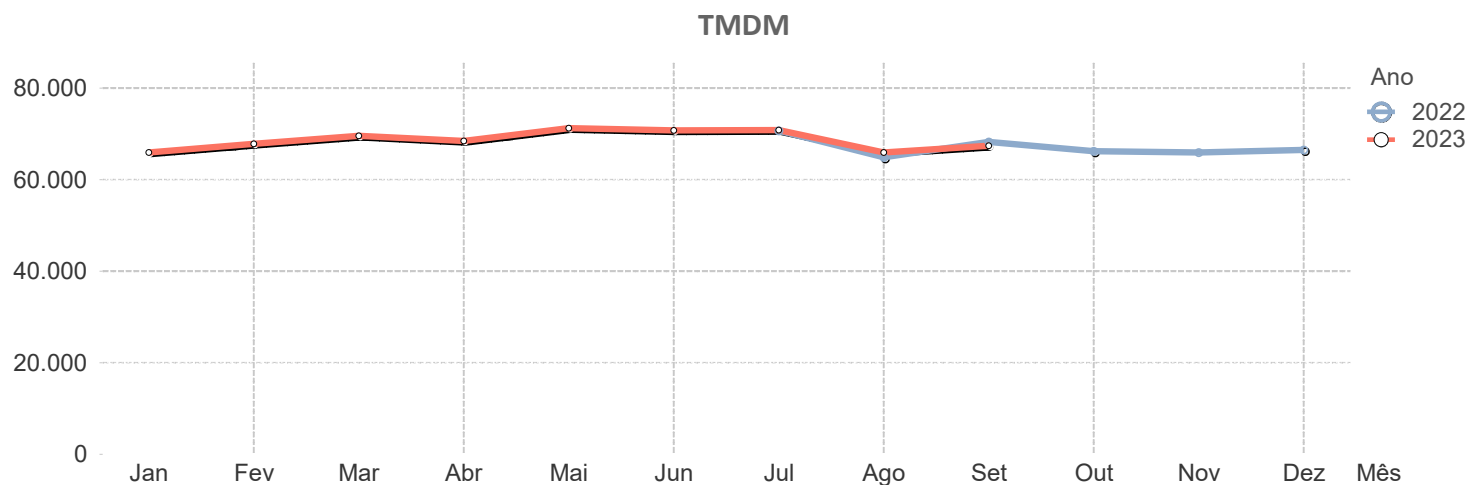

A44														
		2022						2023								
Sublanço	..	Jul	Ago	Set	Out	Nov	Dez	Jan	Fev	Mar	Abr	Mai	Jun	Jul	Ago	Set
ER1-18 – EN109	..	49.554	46.647	47.454	46.372	45.603	44.195	44.222	48.761	49.838	52.663	53.158	51.863	51.274	47.998	47.643
EN109 – Valadares Norte	..	66.030	62.695	63.125	60.690	59.082	60.398	60.208	62.857	63.869	63.342	64.707	64.746	66.100	62.890	60.907
Valadares Norte – Madalena	..	78.110	73.817	75.359	72.093	70.909	71.176	70.194	74.394	75.778	74.839	76.937	77.315	78.136	74.214	72.873
Madalena – Coimbrões	..	90.833	85.325	87.116	84.761	83.279	83.505	83.893	87.256	88.753	87.223	89.437	89.514	90.792	85.988	84.406
Coimbrões – Continente	..	75.276	67.171	73.168	71.491	72.068	72.762	72.550	72.844	74.846	72.596	76.674	75.957	74.644	68.497	72.589
Continente – Barosa	..	75.276	67.171	73.168	71.491	72.068	72.762	72.550	72.844	74.846	72.596	76.674	75.957	74.644	68.497	72.589
Barosa – Av. da República	..	75.276	67.171	73.168	71.491	72.068	72.762	72.550	72.844	74.846	72.596	76.674	75.957	74.644	68.497	72.589
Av. da República – Gervide	..	66.768	59.844	64.642	63.153	63.736	64.481	63.167	63.981	66.096	64.549	68.079	67.277	67.110	61.461	65.207
Gervide – Freixo Sul	..	64.935	58.575	62.732	60.878	61.408	62.178	60.727	61.498	63.860	62.685	66.140	65.289	65.634	60.275	63.578
Média Ponderada	..	70.686	64.867	68.232	66.218	65.940	66.479	65.929	67.834	69.545	68.465	71.254	70.783	70.799	65.929	67.381