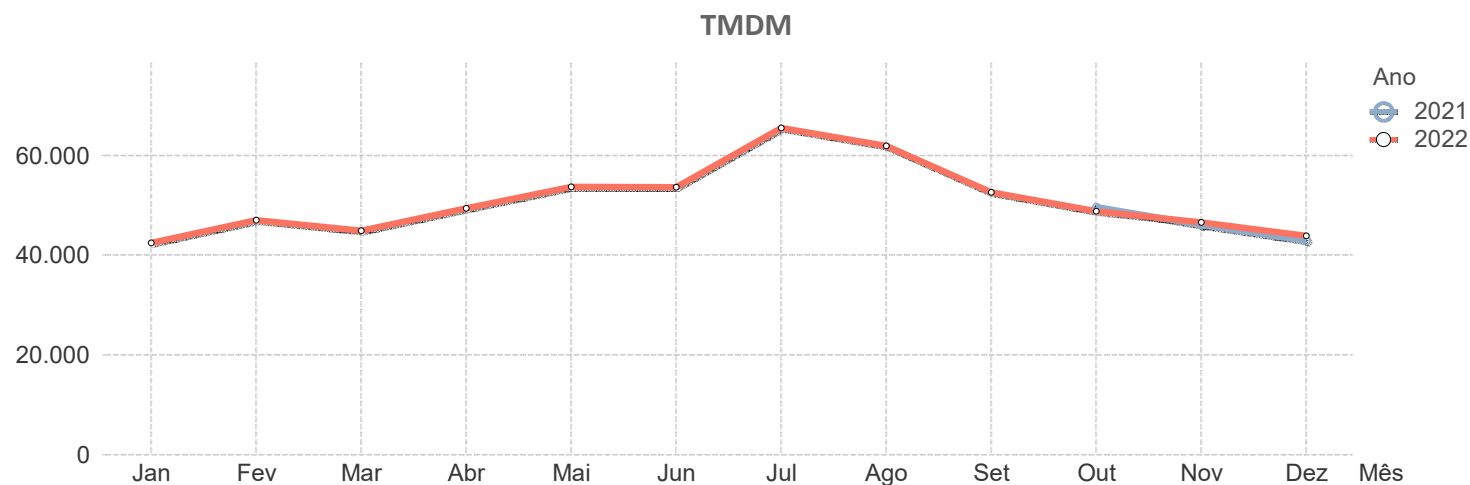

IC20														
		2021			2022											
Sublanço	..	Out	Nov	Dez	Jan	Fev	Mar	Abr	Mai	Jun	Jul	Ago	Set	Out	Nov	Dez
Almada (A2/IC20) – Monte de Caparica	..	71.667	68.437	64.371	62.573	69.187	66.779	71.021	75.907	75.642	86.264	79.747	73.437	69.965	68.637	65.364
Monte de Caparica – Casas Velhas	..	69.660	65.598	60.944	59.173	66.160	64.066	68.794	75.094	74.497	88.503	82.476	73.540	68.375	65.972	62.298
Casas Velhas – Funchalinho	..	34.856	31.368	28.945	29.521	32.698	30.657	35.050	38.659	39.141	51.865	49.848	38.184	34.309	31.934	29.638
Funchalinho – Capuchos	..	31.881	28.347	26.178	27.038	29.965	27.594	32.158	35.469	35.604	47.276	46.121	35.408	32.019	29.350	27.260
Capuchos – Capuchos (EM10-1)	..	29.712	25.980	24.102	24.463	26.422	24.953	29.775	32.729	32.818	43.232	42.383	32.336	29.286	26.523	24.654
Capuchos (EM10-1) – Costa de Caparica	..	29.712	25.980	24.102	24.463	26.422	24.953	29.775	32.729	32.818	43.232	42.383	32.336	29.286	26.523	24.654
Média Ponderada	..	49.651	46.067	42.930	42.452	46.993	44.890	49.415	53.705	53.654	65.488	61.893	52.595	48.806	46.575	43.873