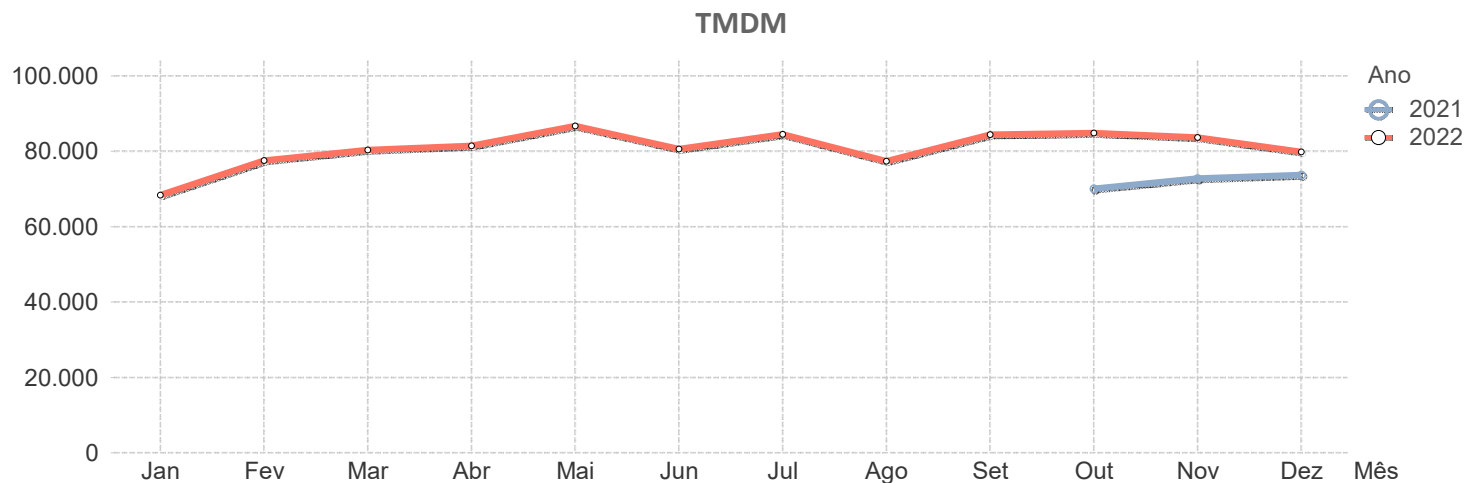

IC17														
		2021			2022											
Sublanço	..	Out	Nov	Dez	Jan	Fev	Mar	Abr	Mai	Jun	Jul	Ago	Set	Out	Nov	Dez
R. Doca Pesca – Alto do Duque		21.537	21.656	21.680	21.483	21.611	25.614	22.113	24.096	20.913	22.026	19.276	22.292	21.725	22.338	19.198
Alto do Duque – Miraflores		23.398	23.565	23.682	21.892	22.983	25.650	25.810	26.888	21.952	23.200	19.543	20.604	22.478	23.476	20.536
Miraflores – CRIL/A5		29.605	32.629	27.596	28.460	28.580	33.390	33.352	36.434	33.848	35.770	30.125	33.222	32.643	31.987	31.381
CRIL/A5 – Monsanto		84.417	84.668	84.023	74.944	91.083	93.805	94.838	102.212	94.997	99.836	86.968	98.445	95.543	93.641	86.763
Monsanto – Zambujal		N/D	N/D	N/D	N/D	N/D	N/D	N/D	N/D	N/D	N/D	N/D	N/D	N/D	N/D	N/D
Zambujal – Buraca		87.342	87.157	86.974	101.620	107.973	107.603	111.472	116.622	104.944	111.813	97.361	110.525	107.572	108.243	104.005
Buraca – Damaia		N/D	N/D	N/D	N/D	N/D	N/D	N/D	N/D	N/D	N/D	N/D	N/D	N/D	N/D	N/D
Damaia – Portas Benfica		N/D	N/D	N/D	N/D	N/D	N/D	N/D	N/D	N/D	N/D	N/D	N/D	N/D	N/D	N/D
Portas Benfica – Pedralvas		N/D	N/D	N/D	N/D	N/D	N/D	N/D	N/D	N/D	N/D	N/D	N/D	N/D	N/D	N/D
Pedralvas – Alfoanelos		N/D	N/D	N/D	N/D	N/D	N/D	N/D	N/D	N/D	N/D	N/D	N/D	N/D	N/D	N/D
Alfoanelos – Pontinha		N/D	N/D	N/D	N/D	N/D	N/D	N/D	N/D	N/D	N/D	N/D	N/D	N/D	N/D	N/D
Pontinha – Patameiras		72.380	79.748	84.042	73.356	82.732	79.528	79.701	84.476	80.782	84.060	77.939	88.217	95.703	94.528	89.598
Patameiras – Odivelas		76.604	81.728	90.005	75.367	85.834	81.781	87.171	93.632	90.665	93.661	86.394	95.332	98.918	96.957	95.975
Odivelas – Olival Basto		102.041	105.895	96.905	88.313	96.466	96.513	94.469	104.978	93.919	98.342	91.885	96.107	104.622	101.999	100.114
Olival Basto – Grilo		47.217	51.403	49.201	44.618	51.171	51.690	52.493	56.330	52.963	55.277	50.198	55.041	53.170	53.808	52.200
Grilo – IP7/CRIL		88.911	87.923	94.845	79.635	96.509	104.358	106.271	110.915	104.135	110.605	101.746	108.991	105.565	105.871	98.265
IP7/CRIL – Limite Este IC17		84.821	85.998	86.135	84.506	99.781	116.704	118.923	124.120	115.537	121.206	115.207	119.579	112.226	107.944	101.822
Média Ponderada		70.050	72.777	73.757	68.388	77.544	80.320	81.481	86.700	80.604	84.486	77.409	84.383	84.884	83.676	79.828