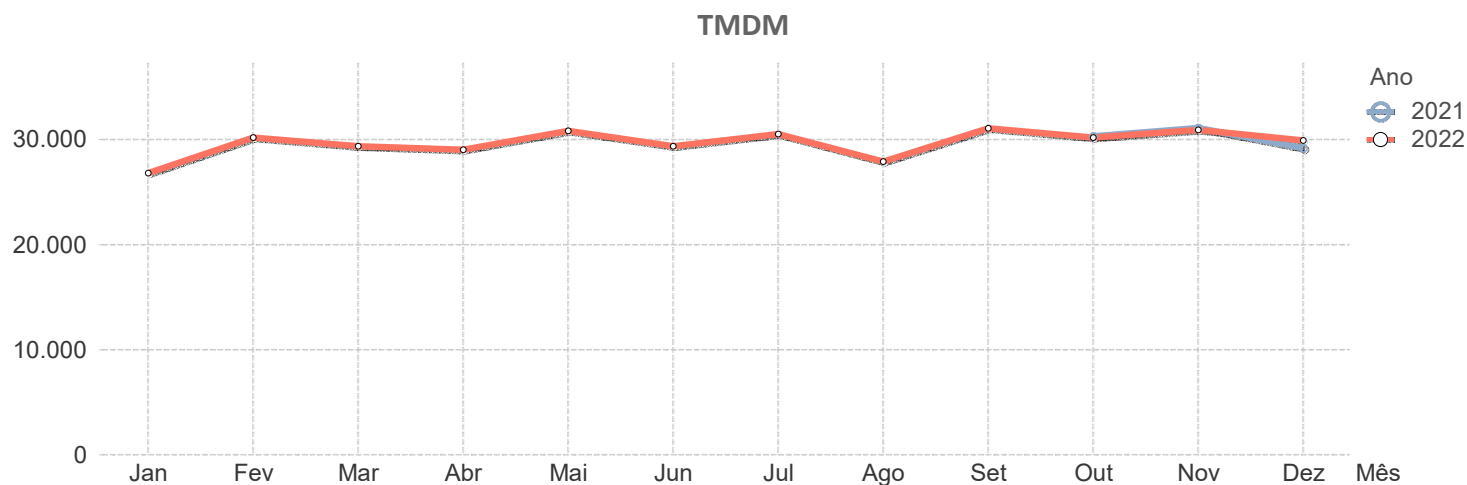

IC21														
		2021			2022											
Sublanço	..	Out	Nov	Dez	Jan	Fev	Mar	Abr	Mai	Jun	Jul	Ago	Set	Out	Nov	Dez
Coina (A2/IC21) – Penalva	..	33.598	34.464	31.942	29.131	33.114	32.092	32.436	34.531	33.126	35.155	32.210	34.889	33.499	34.367	33.101
Penalva – Penalva (A33/IC21)	..	33.598	34.464	31.942	29.131	33.114	32.092	32.436	34.531	33.126	35.155	32.210	34.889	33.499	34.367	33.101
Penalva (A33/IC21) – Stº António Charneca	..	32.874	33.811	31.816	28.888	32.771	31.885	31.347	33.240	31.576	32.785	30.113	33.887	32.798	33.861	32.688
Stº António Charneca – Quinta da Lomba	..	31.769	32.518	30.762	28.322	31.879	30.977	30.425	32.239	30.639	31.675	28.714	32.527	31.794	32.465	31.533
Quinta da Lomba – Alto do Seixalinho	..	22.647	23.197	21.866	20.543	22.637	22.203	21.451	22.763	21.534	21.726	19.860	22.383	22.116	22.457	21.776
Alto do Seixalinho – Barreiro	..	19.418	19.783	19.036	17.947	19.575	18.930	18.370	19.425	18.502	18.486	17.148	19.124	19.168	19.241	18.851
Média Ponderada	..	30.327	31.099	29.199	26.799	30.201	29.361	29.032	30.817	29.357	30.514	27.903	31.067	30.185	30.917	29.906