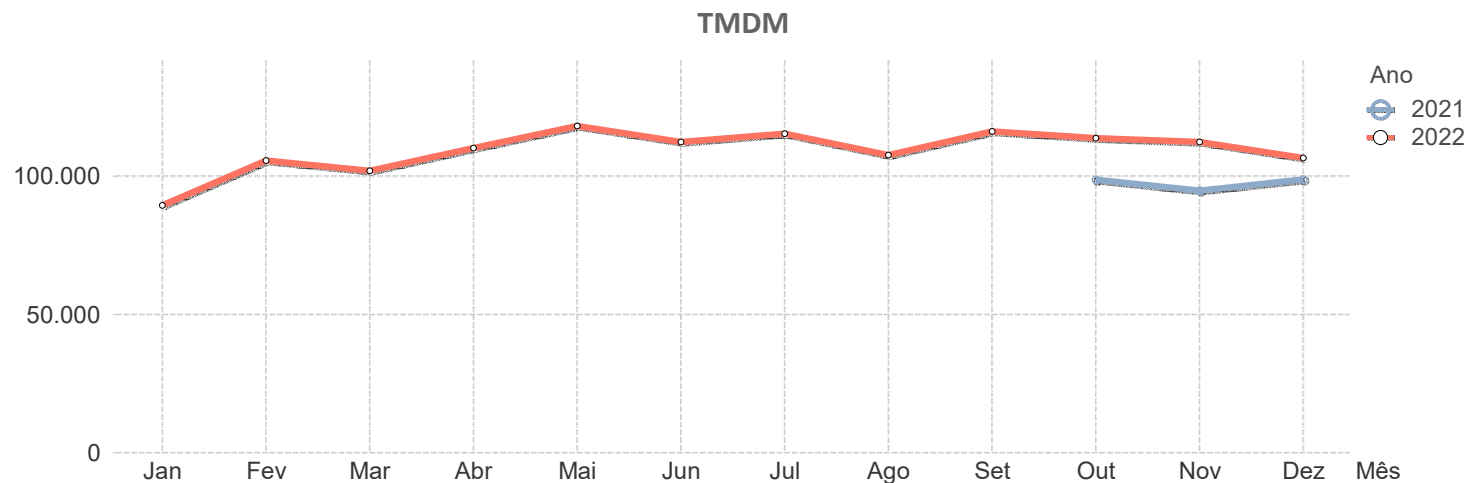

IC19														
		2021			2022											
Sublanço	..	Out	Nov	Dez	Jan	Fev	Mar	Abr	Mai	Jun	Jul	Ago	Set	Out	Nov	Dez
Limite Este do IC19 – Estado Maior	..	112.297	109.173	114.366	99.652	117.518	115.640	122.826	126.543	119.585	122.178	113.170	125.060	122.560	122.874	115.845
Estado Maior – Damaia	..	109.365	102.975	99.538	95.243	105.011	111.100	110.805	114.278	108.638	110.869	103.506	112.798	111.444	111.730	105.344
Damaia – 4 Caminhos	..	N/D	N/D	N/D	N/D	N/D	N/D	N/D	N/D	N/D	N/D	N/D	N/D	N/D	N/D	N/D
4 Caminhos – EN117	..	N/D	N/D	N/D	N/D	N/D	N/D	N/D	N/D	N/D	N/D	N/D	N/D	N/D	N/D	N/D
EN117 – Hospital	..	109.365	102.017	114.538	100.748	128.858	124.723	132.763	137.518	129.693	132.950	125.476	132.983	127.119	120.479	115.417
Hospital – Palácio	..	104.705	96.363	110.122	102.755	120.974	117.502	130.741	135.485	127.901	131.046	123.603	131.150	125.416	118.687	113.804
Palácio – Queluz	..	118.801	109.446	129.261	103.998	136.019	135.962	135.660	140.965	132.021	135.023	127.754	136.886	134.945	134.263	126.382
Queluz – IC19/CREL	..	106.318	97.912	105.587	84.776	103.430	101.818	116.623	131.185	127.186	129.066	123.037	131.040	130.676	129.986	122.059
IC19/CREL – Tercena	..	106.961	100.269	108.497	88.755	110.440	117.524	127.806	131.391	124.931	131.032	122.326	130.283	127.876	126.853	119.574
Tercena – Consolata	..	100.316	92.975	96.520	97.688	109.584	102.138	120.213	124.307	117.292	121.506	112.992	121.509	119.264	118.310	111.515
Consolata – Aqualva	..	102.220	98.807	111.543	92.620	108.014	97.227	110.513	122.149	116.304	119.803	112.631	120.837	118.689	117.699	111.281
Aqualva – Cacém	..	98.088	93.300	85.350	72.122	86.584	93.057	105.335	112.244	107.227	110.114	103.824	111.647	109.577	107.497	102.845
Cacém – Paiões	..	97.698	95.281	90.062	74.999	100.380	99.660	113.483	118.119	117.026	116.679	105.049	115.990	114.982	113.863	110.760
Paiões – Rio de Mouro	..	94.458	96.027	102.459	96.266	108.233	93.287	100.143	121.996	116.508	120.482	112.023	120.938	119.189	118.824	113.261
Rio de Mouro – Alto do Forte	..	95.491	95.832	92.530	94.462	102.546	87.570	93.101	114.138	109.137	112.542	104.167	113.207	111.861	111.171	105.863
Alto do Forte – Mem Martins	..	76.074	77.142	74.337	68.843	86.081	83.471	85.558	86.326	80.935	83.251	77.009	84.348	83.753	83.052	78.841
Mem Martins – Ranholas	..	71.039	71.563	69.822	66.681	68.188	67.487	67.334	78.215	74.890	77.309	72.084	77.423	73.004	73.472	69.828
Média Ponderada	..	98.666	94.750	98.742	89.463	105.648	101.896	110.178	118.090	112.321	115.343	107.611	116.085	113.662	112.276	106.597