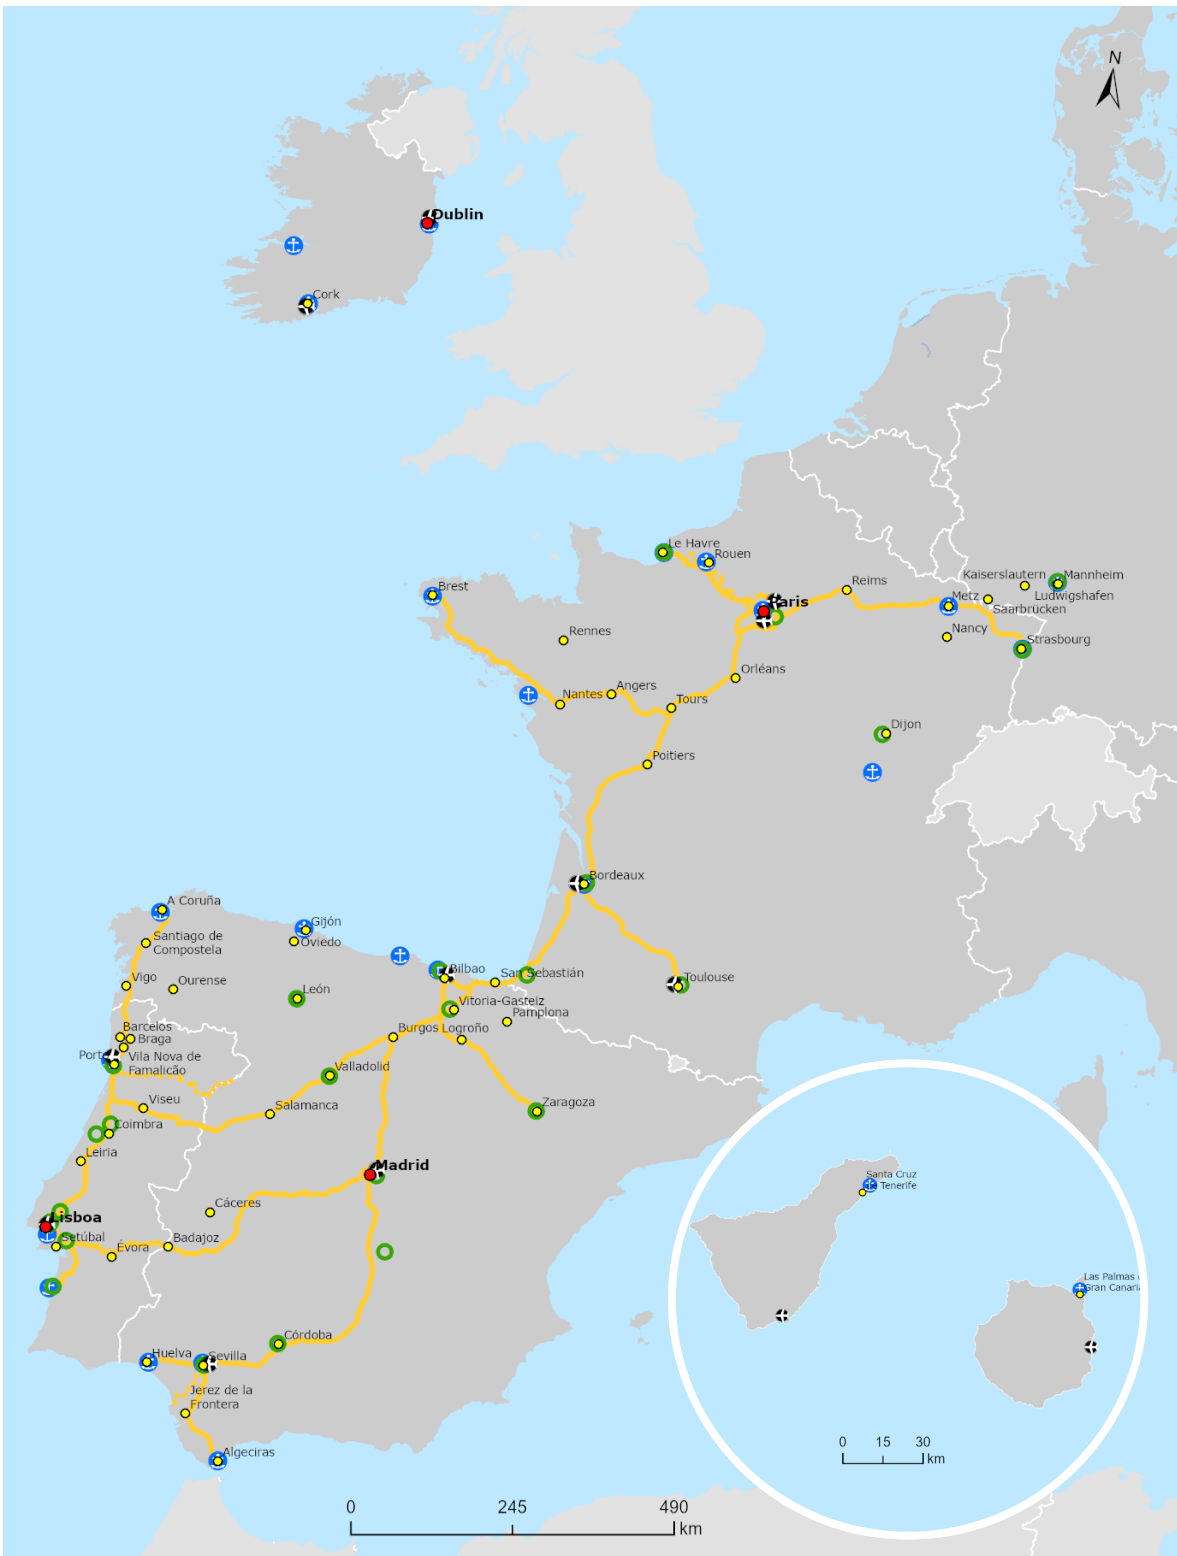

Atlantic Corridor

Inland waterways and Roads, ports, rail-road terminals and airports

BE BG CZ DK DE EE IE EL ES FR HR IT CY LV LT LU HU MT NL AT PL PT RO SI SK FI SE

Inland Waterways	Roads	Ports	Airports	Rail-Road Terminals (RRT)	Urban Nodes

Atlantic Corridor

Rail freight, ports and rail-road terminals (RRT)

BE BG CZ DK DE EE IE EL ES FR HR IT CY LV LT LU HU MT NL AT PL **PT** RO SI SK FI SE

Railways

Rail-Road Terminals (RRT)

Ports

Urban Nodes