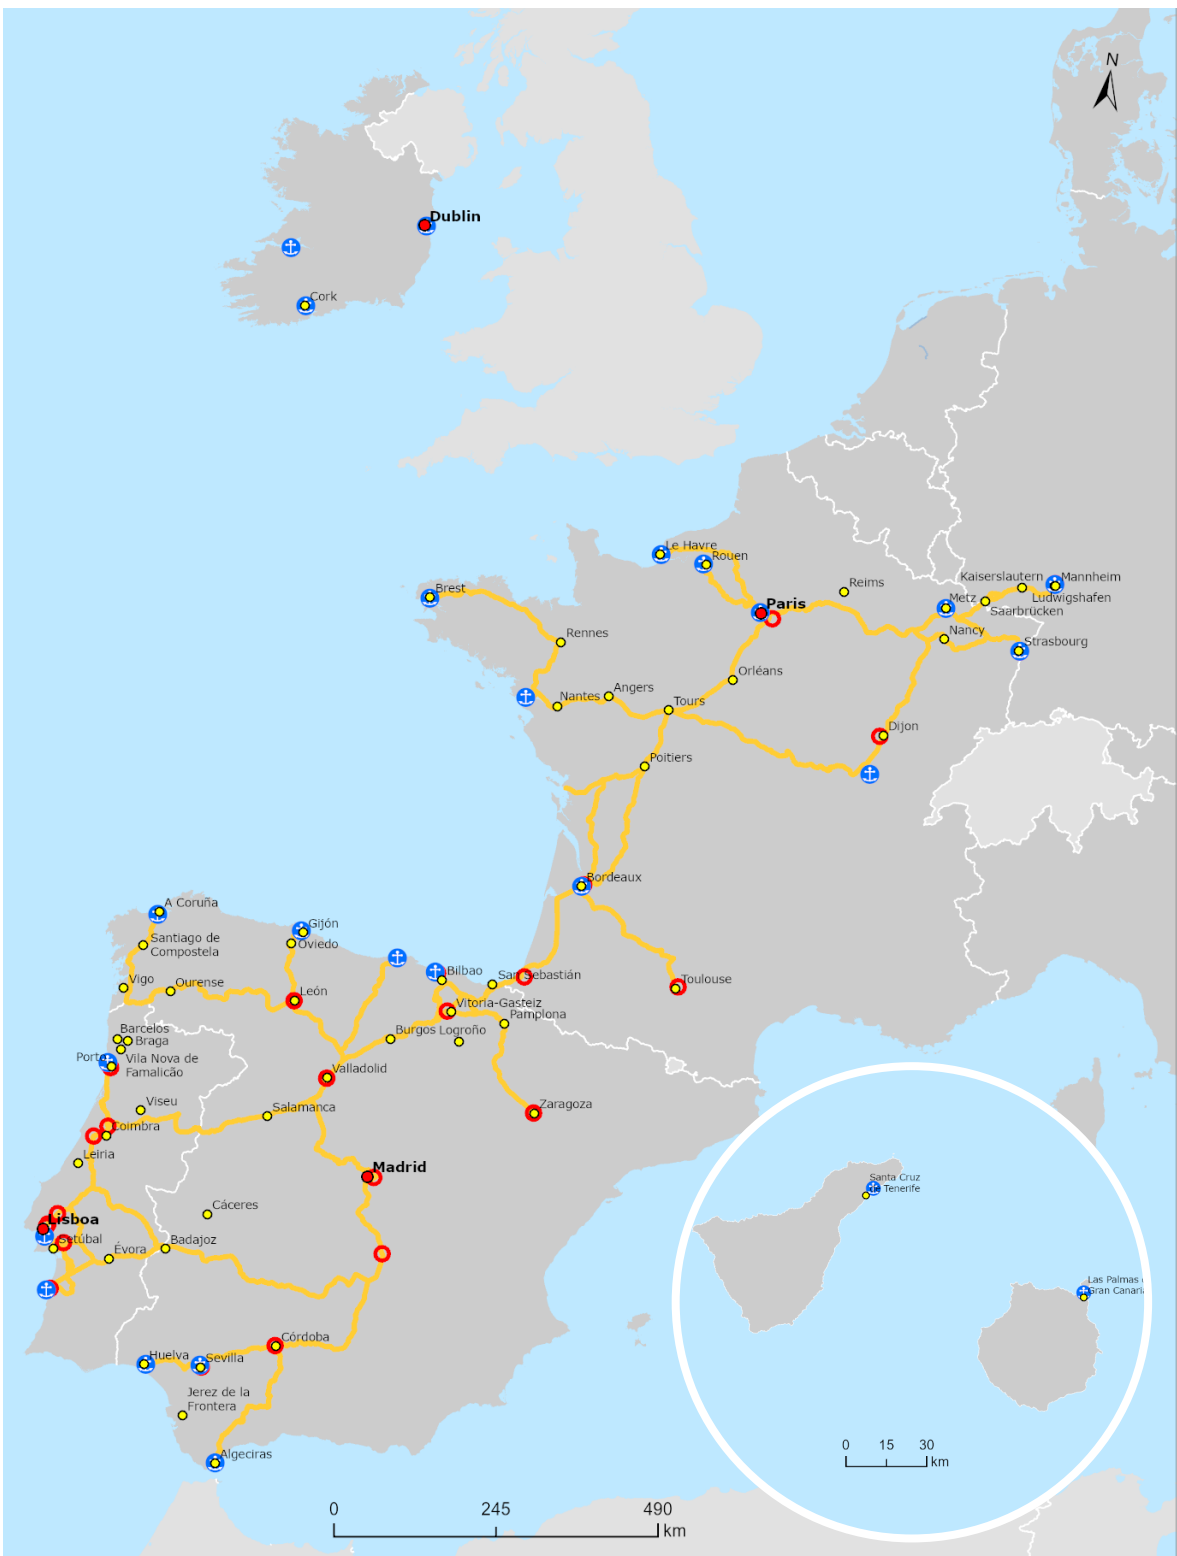

Atlantic Corridor

Inland waterways and Roads, ports, rail-road terminals and airports

BE BG CZ DK DE EE IE EL ES FR HR IT CY LV LT LU HU MT NL AT PL PT RO SI SK FI SE

Inland Waterways	Roads	Ports	Airports	Rail-Road Terminals (RRT)	Urban Nodes

Atlantic Corridor

Rail freight, ports and rail-road terminals (RRT)

BE BG CZ DK DE EE IE EL ES FR HR IT CY LV LT LU HU MT NL AT PL **PT** RO SI SK FI SE

Railways

Rail-Road Terminals (RRT)

Ports

Urban Nodes